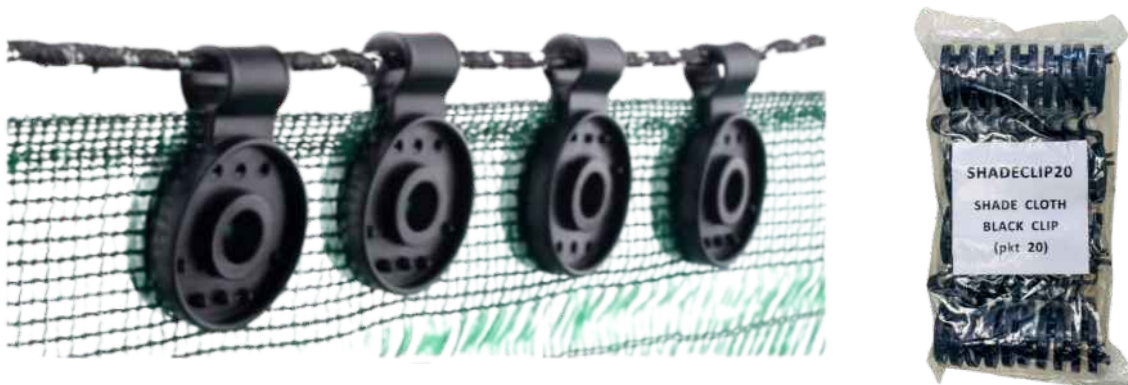

SHADECLOTH CLIPS

SHADECLIP20	Black Clip (pack of 20)	1