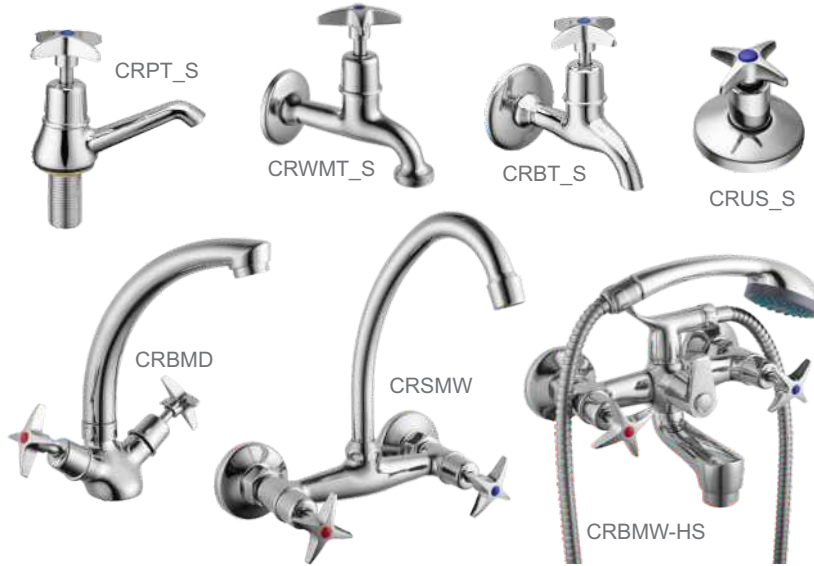

NYLON VALVE

NYBVL15_PP	Lever Handle 15mm_PP*	1
NYBVL20_PP	Lever Handle 20mm_PP*	1
NYBVL25_PP	Lever Handle 25mm_PP*	1
NYBVL32_PP	Lever Handle 32mm_PP*	1
NYBVT15_PP	T-Handle 15mm_PP*	1
NYBVT20_PP	T-Handle 20mm_PP*	1
NYBVT25_PP	T-Handle 25mm_PP*	1

Taps & Mixer Ranges

ARCTIC

DISTRIBUTED BY
Geo
building
plumbing

ARPT_S	Pillar Tap
ARBT_S	Bibtap
ARBTEX_S	Extended Bibtap
ARUS_S	Undertile Stopcock FxF
ARBMW/HS	Bath Mixer & Handshower
ARSMW	Sink Mixer Wall Mounted
ARSMD	Sink Mixer Deck Mounted
ARBMD	Basin Mixer Deck Mounted

COSMOS

DISTRIBUTED BY
GEO
building
plumbing

CRPT_S	Pillar Tap
CRBT_S	Bibtap
CRBTEX_S	Extended Bibtap
CRWMT_S	Washing Machine Bibtap
CRUS_S	Undertile Stopcock CxC
CRBMW/HS	Bath Mixer & Handshower
CRSMW	Sink Mixer Wall Mounted
CRSMD	Sink Mixer Deck Mounted
CRBMD	Basin Mixer Deck Mounted